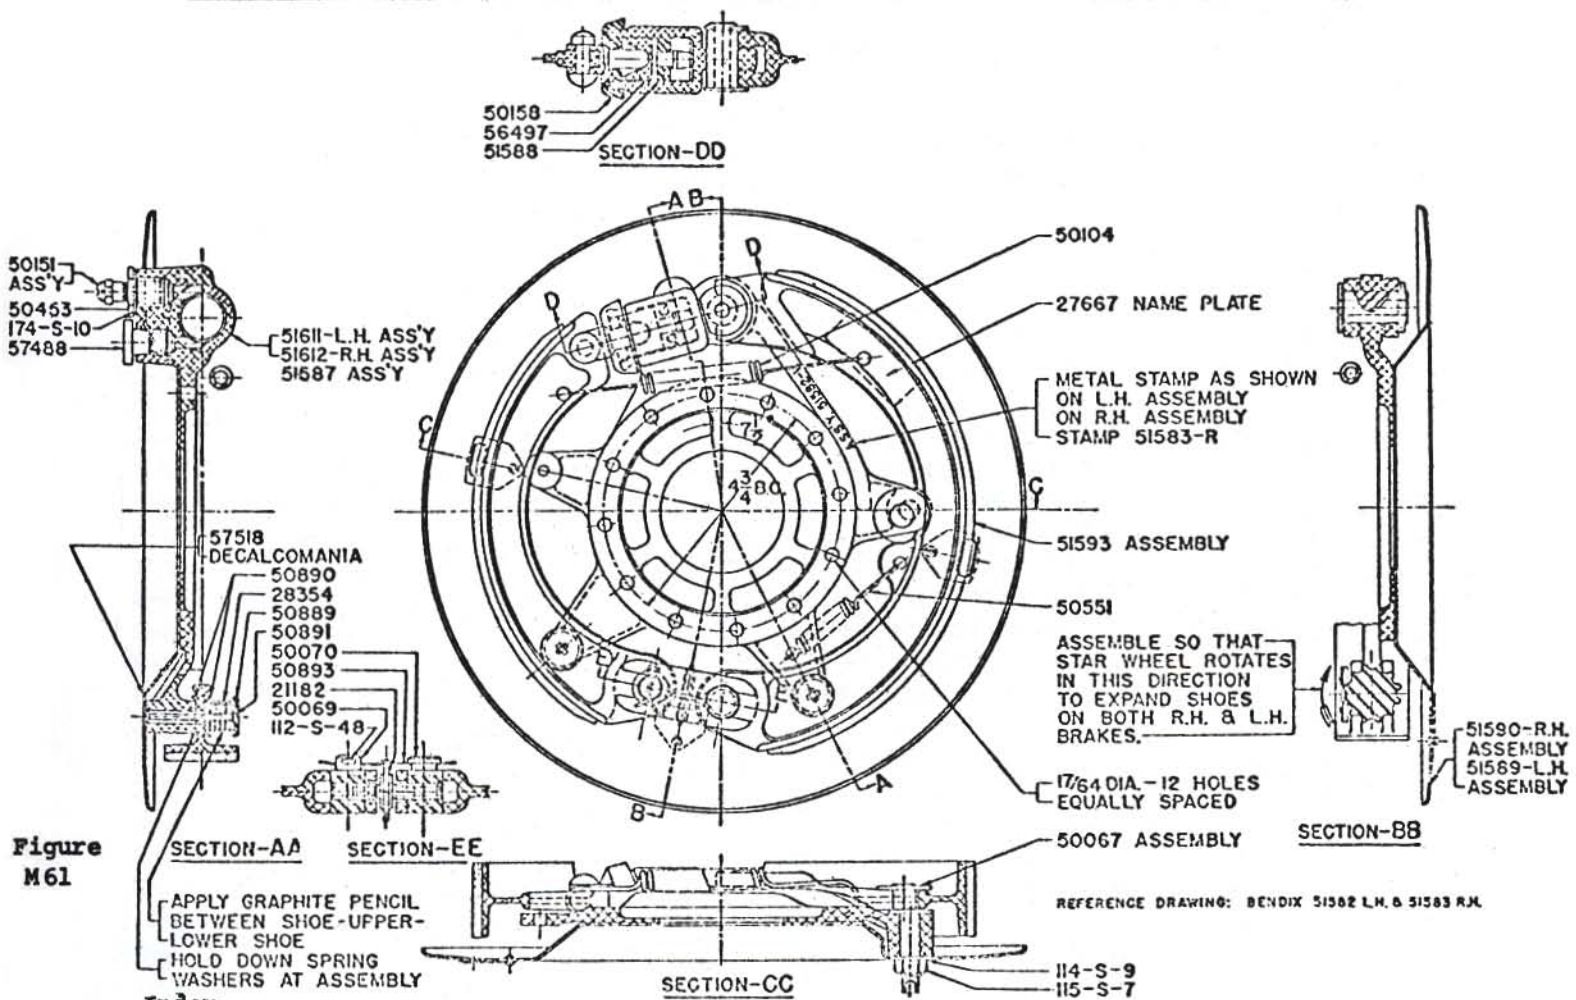

**MAIN WHEEL ASSEMBLY COMPONENT PARTS, R-670, PT-17, N2S-4, R-680, PT-13, N2S-5**

**Figure M61**

No.	Part No.	Description	Cond.
	56372	Main wheel assy-complete with bearings & seals	N-S
	56372	Main wheel assy-complete with bearings & seals	Recond.
	50318	Grease cap-main wheel	F/N
	56394	Fairing assy-main wheel, 4 dzus anodized	FAA-PMA
	56583	Brake drum-main wheel	N-S
	DS-118	Bearings only set-main wheel	F/N
	DS-119	Bearings & race set-main wheel	F/N
	107-S-2	Washer-grease retainer main wheel, 2 required	N-S
	108-S-2	Felt seal-grease retainer, 1 required	F/N
	109-S-2	Snap ring-grease retainer, 1 required	N-S

**WHEEL BRAKE ASSEMBLY & COMPONENT PARTS**

**Figure 61**

No.	Part No.	Description	Cond.
	51582	Brake assy-complete, lh	O/H
	51583	Brake assy-complete, rh	O/H
	51587	Brake shoe & lining assy-short	N-S
	51593	Brake shoe & lining assy-long	N-S
	57718	Lining-brake shoe, short	N-S
	57718	Lining-brake shoe, long	N-S